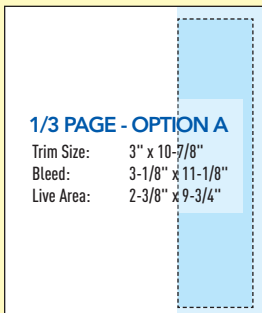

AD DIMENSIONS

FINAL TRIM SIZE: 8-5/16" x 10-7/8"

ALL BLEED SIZES INCLUDE 1/8" BLEED ON ALL SIDES

FULL PAGE ADS

1/2 PAGE ADS

1/3 PAGE ADS

ACCEPTABLE MEDIA

E-mail, FTP

PLEASE ENSURE

- Correct bleeds (1/8" on all sides)
- Include crop marks (.167 offset)
- Safety: Keep important text and graphics at least 1/4" away from trim line

AD DESIGN & MAKE-UP CHARGES

Sizes up to and including 1/2 Page: \$ 195