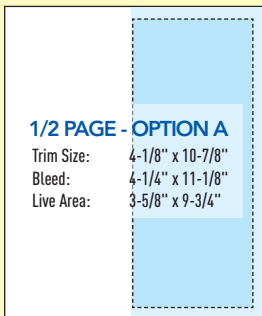

AD DIMENSIONS

FINAL TRIM SIZE: 8-5/16" x 10-7/8"

ALL BLEED SIZES INCLUDE 1/8" BLEED ON ALL SIDES

FULL PAGE ADS

1/2 PAGE ADS

1/3 PAGE ADS

ACCEPTABLE MEDIA

E-mail, FTP

PLEASE ENSURE

- Correct bleeds (1/8" on all sides)
- Include crop marks (.167 offset)
- Safety: Keep important text and graphics at least 1/4" away from trim line

AD DESIGN & MAKE-UP CHARGES

Sizes up to and including 1/2 Page: \$ 195