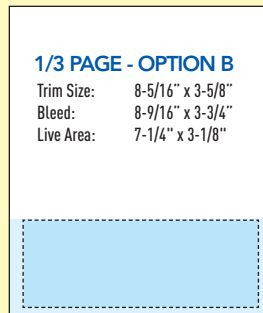

AD DIMENSIONS

FINAL TRIM SIZE: 8-5/16" x 10-7/8"

ALL BLEED SIZES INCLUDE 1/8" BLEED ON ALL SIDES

FULL PAGE ADS

1/2 PAGE ADS

1/3 PAGE ADS

ACCEPTABLE MEDIA

E-mail, FTP

PLEASE ENSURE

- Correct bleeds (1/8" on all sides)
- Include crop marks (.167 offset)
- Safety: Keep important text and graphics at least 1/4" away from trim line

AD DESIGN & MAKE-UP CHARGES

Sizes up to and including 1/2 Page: \$ 195