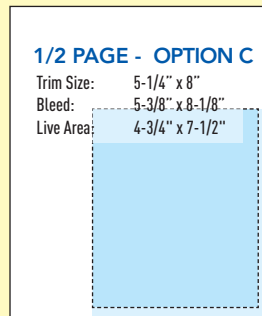

AD DIMENSIONS

FINAL TRIM SIZE: 8-5/16" x 10-7/8"

ALL BLEED SIZES INCLUDE 1/8" BLEED ON ALL SIDES

FULL PAGE ADS

1/2 PAGE ADS

1/3 PAGE ADS

ACCEPTABLE MEDIA

E-mail, FTP

PLEASE ENSURE

- Correct bleeds (1/8" on all sides)
- Include crop marks (.167 offset)
- Safety: Keep important text and graphics at least 1/4" away from trim line

AD DESIGN & MAKE-UP CHARGES

Sizes up to and including 1/2 Page: \$ 195