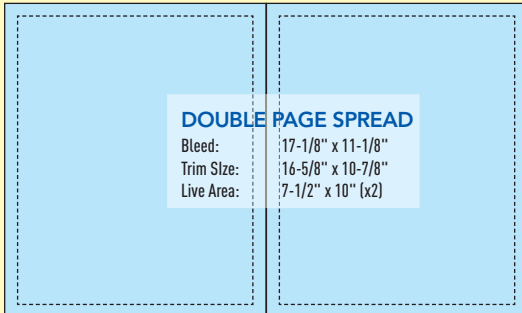

AD DIMENSIONS

FINAL TRIM SIZE: 8-5/16" x 10-7/8"

ALL BLEED SIZES INCLUDE 1/8" BLEED ON ALL SIDES

FULL PAGE ADS

1/2 PAGE ADS

1/3 PAGE ADS

ACCEPTABLE MEDIA

E-mail, FTP

PLEASE ENSURE

- Correct bleeds (1/8" on all sides)
- Include crop marks (.167 offset)
- Safety: Keep important text and graphics at least 1/4" away from trim line

AD DESIGN & MAKE-UP CHARGES

Sizes up to and including 1/2 Page: \$ 195