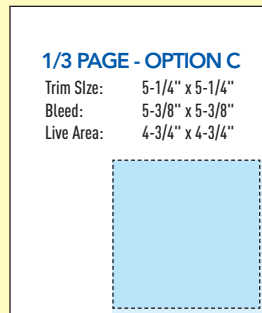

AD DIMENSIONS

FINAL TRIM SIZE: 8-5/16" x 10-7/8"

ALL BLEED SIZES INCLUDE 1/8" BLEED ON ALL SIDES

FULL PAGE ADS

1/2 PAGE ADS

1/3 PAGE ADS

ACCEPTABLE MEDIA

E-mail, FTP

PLEASE ENSURE

- Correct bleeds (1/8" on all sides)
- Include crop marks (.167 offset)
- Safety: Keep important text and graphics at least 1/4" away from trim line

AD DESIGN & MAKE-UP CHARGES

Sizes up to and including 1/2 Page: \$ 195