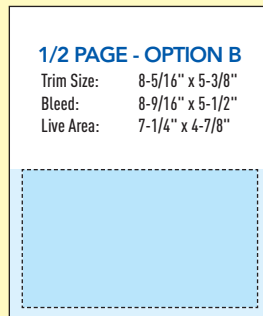

AD DIMENSIONS

FINAL TRIM SIZE: 8-5/16" x 10-7/8"

ALL BLEED SIZES INCLUDE 1/8" BLEED ON ALL SIDES

FULL PAGE ADS

1/2 PAGE ADS

1/3 PAGE ADS

ACCEPTABLE MEDIA

E-mail, FTP

PLEASE ENSURE

- Correct bleeds (1/8" on all sides)
- Include crop marks (.167 offset)
- Safety: Keep important text and graphics at least 1/4" away from trim line

AD DESIGN & MAKE-UP CHARGES

Sizes up to and including 1/2 Page: \$ 195